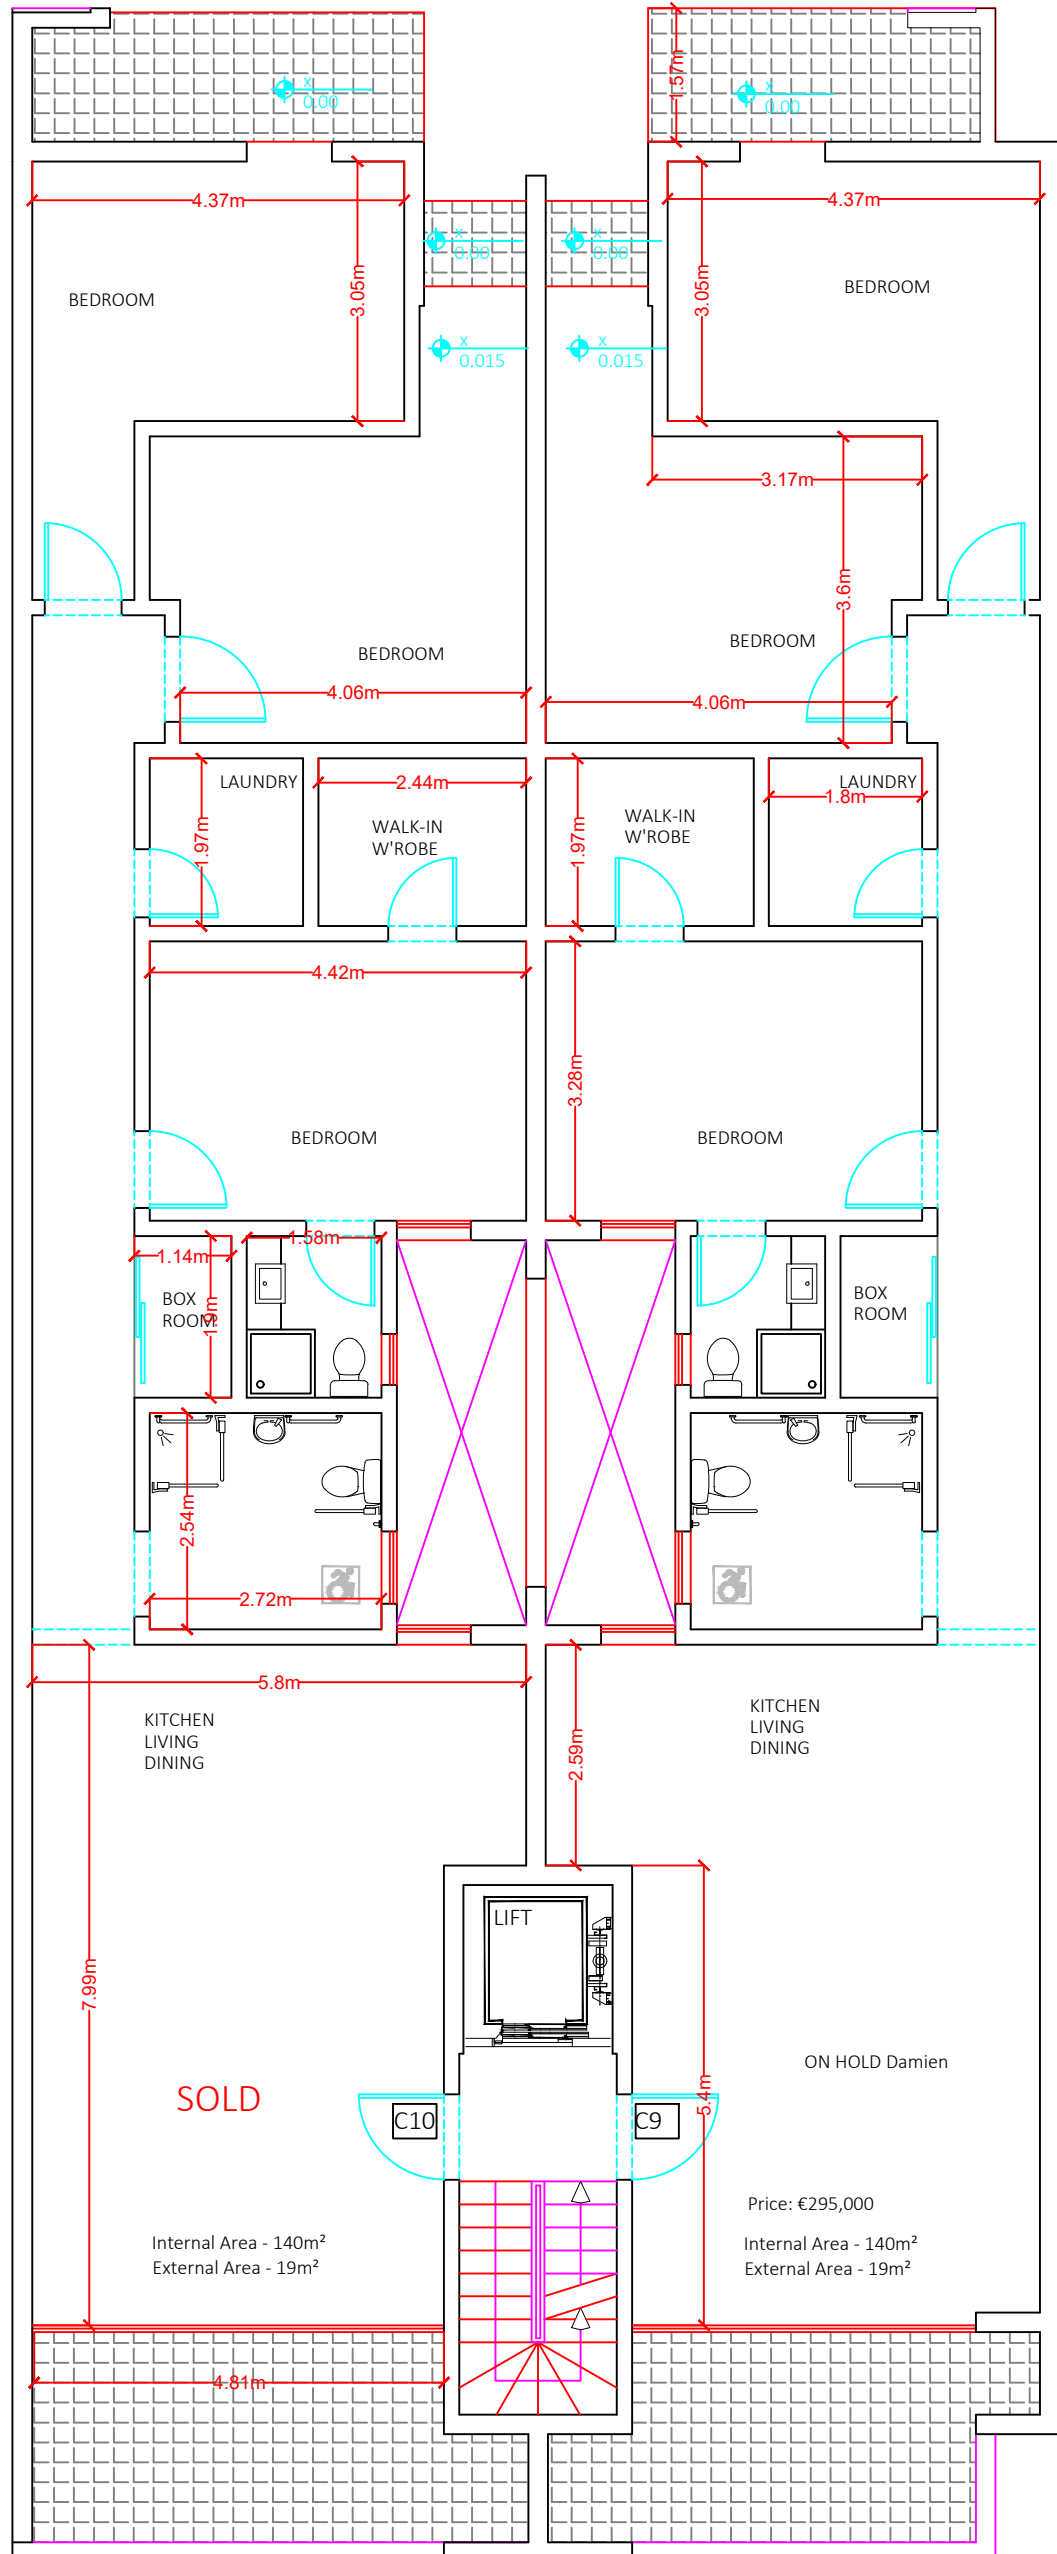

Scale 1:100

SOLD

Price: €285,000

Internal Area - 139m<sup>2</sup>  
External Area - 25m<sup>2</sup>

Gross Floor Area - 139m<sup>2</sup>  
External Area - 25m<sup>2</sup>

PROPOSED LEVEL 0  
SCALE 1:100

Scale 1:100

PROPOSED LEVEL 1

SCALE 1:100

Scale 1:100

PROPOSED LEVEL 2  
SCALE 1:100

Scale 1:100

PROPOSED LEVEL 3  
SCALE 1:100

Scale 1:100

PROPOSED LEVEL 4

SCALE 1:100

Scale 1:100

SOLD

ON HOLD Damien

Internal Area - 140m<sup>2</sup>  
External Area - 19m<sup>2</sup>

Price: €295,000  
Internal Area - 140m<sup>2</sup>  
External Area - 19m<sup>2</sup>

PROPOSED LEVEL 5  
SCALE 1:100

Scale 1:100

Price: €315,000

Internal Area - 115m<sup>2</sup>  
External Area - 35m<sup>2</sup>

Price: €315,000

Internal Area - 115m<sup>2</sup>  
External Area - 35m<sup>2</sup>

**PROPOSED LEVEL 6**  
SCALE 1:100