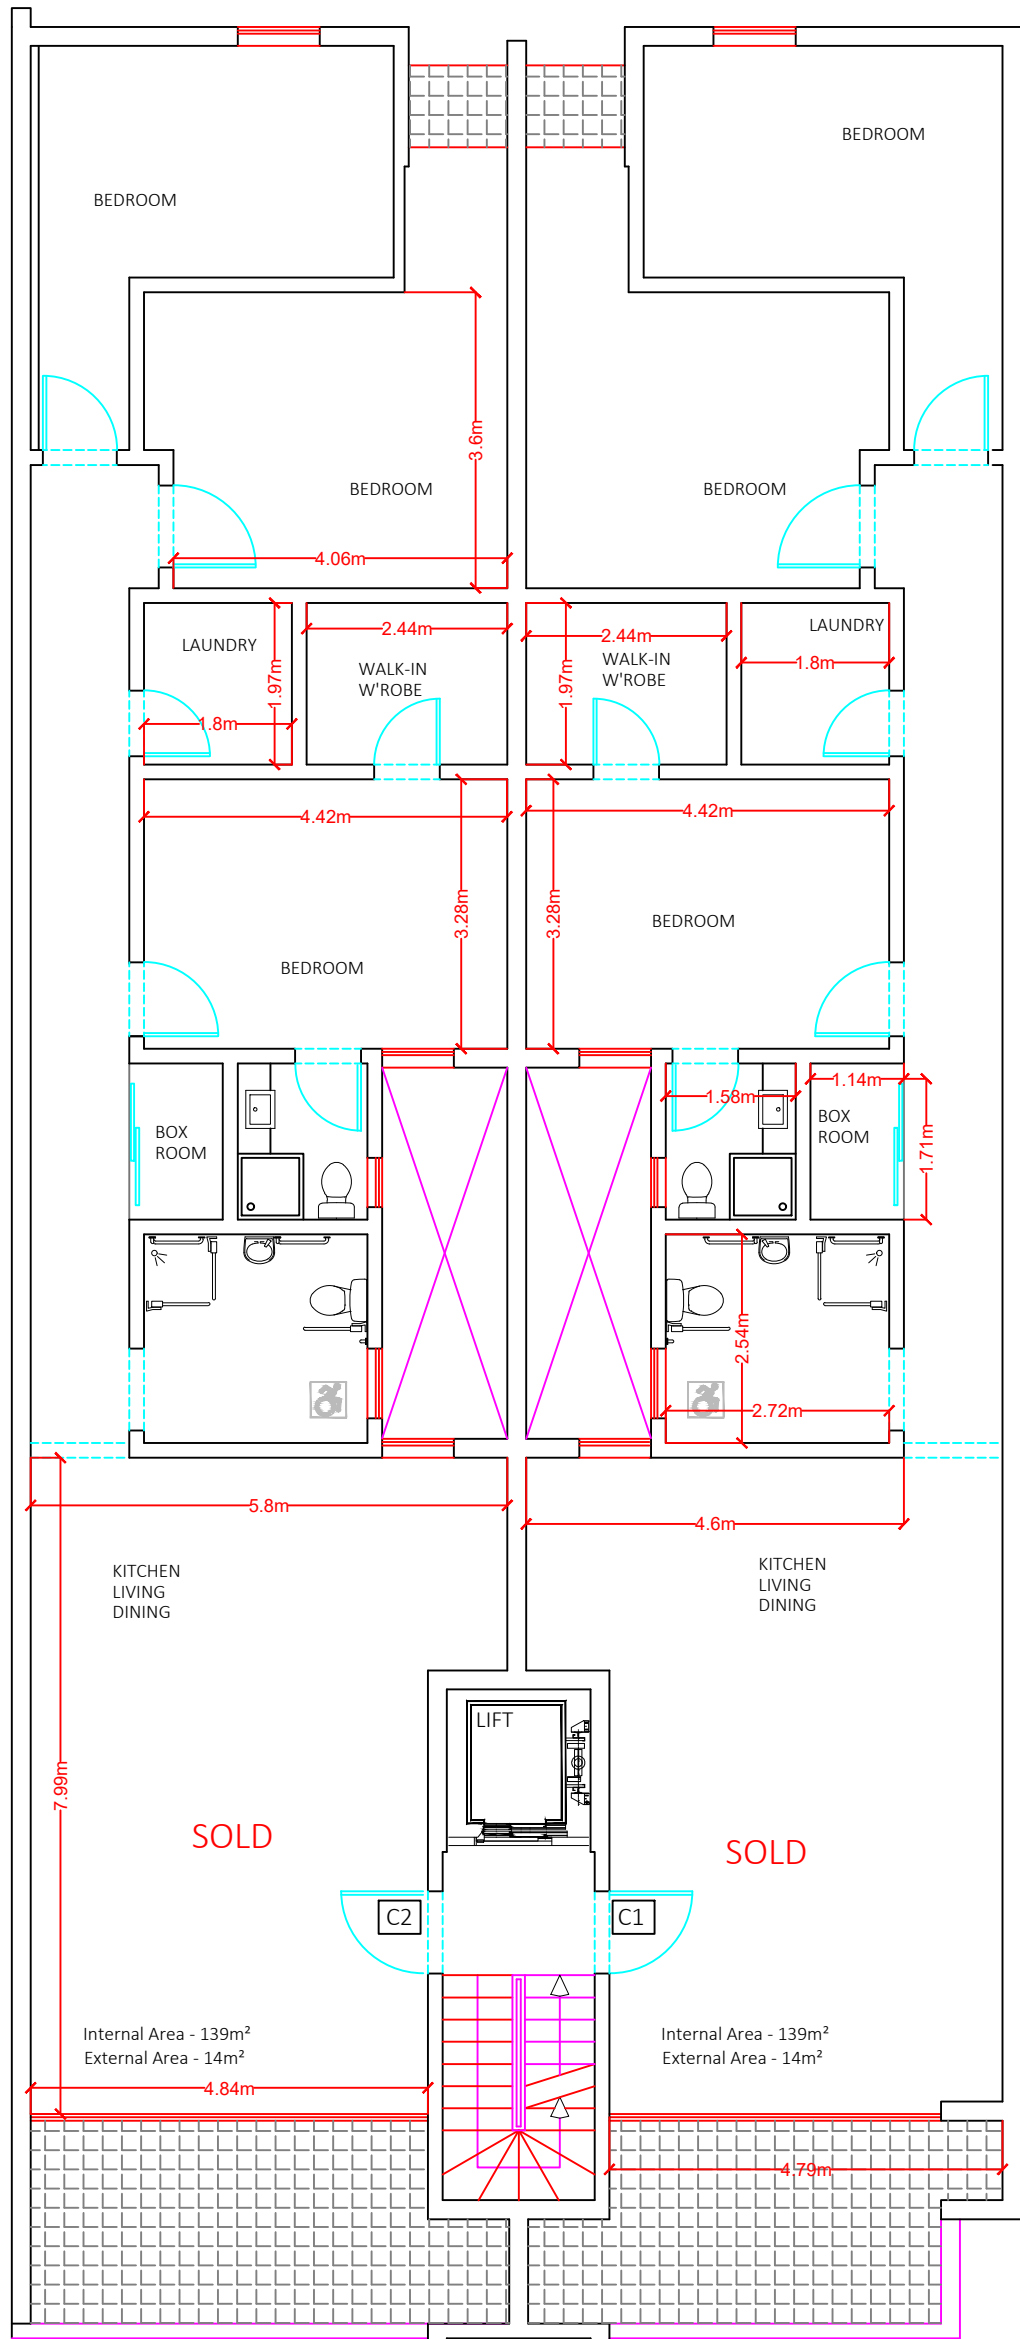

Scale 1:100

SOLD

Price: €285,000

Internal Area - 139m<sup>2</sup>  
External Area - 25m<sup>2</sup>

Gross Floor Area - 139m<sup>2</sup>  
External Area - 25m<sup>2</sup>

PROPOSED LEVEL 0  
SCALE 1:100

Scale 1:100

PROPOSED LEVEL 1

SCALE 1:100

Scale 1:100

PROPOSED LEVEL 2  
SCALE 1:100

Scale 1:100

PROPOSED LEVEL 3  
SCALE 1:100

Scale 1:100

PROPOSED LEVEL 4

SCALE 1:100

Scale 1:100

SOLD

ON HOLD Damien

Internal Area - 140m<sup>2</sup>  
External Area - 19m<sup>2</sup>

Price: €295,000  
Internal Area - 140m<sup>2</sup>  
External Area - 19m<sup>2</sup>

PROPOSED LEVEL 5  
SCALE 1:100

Scale 1:100

Price: €315,000

Internal Area - 115m<sup>2</sup>  
External Area - 35m<sup>2</sup>

Price: €315,000

Internal Area - 115m<sup>2</sup>  
External Area - 35m<sup>2</sup>

**PROPOSED LEVEL 6**  
SCALE 1:100