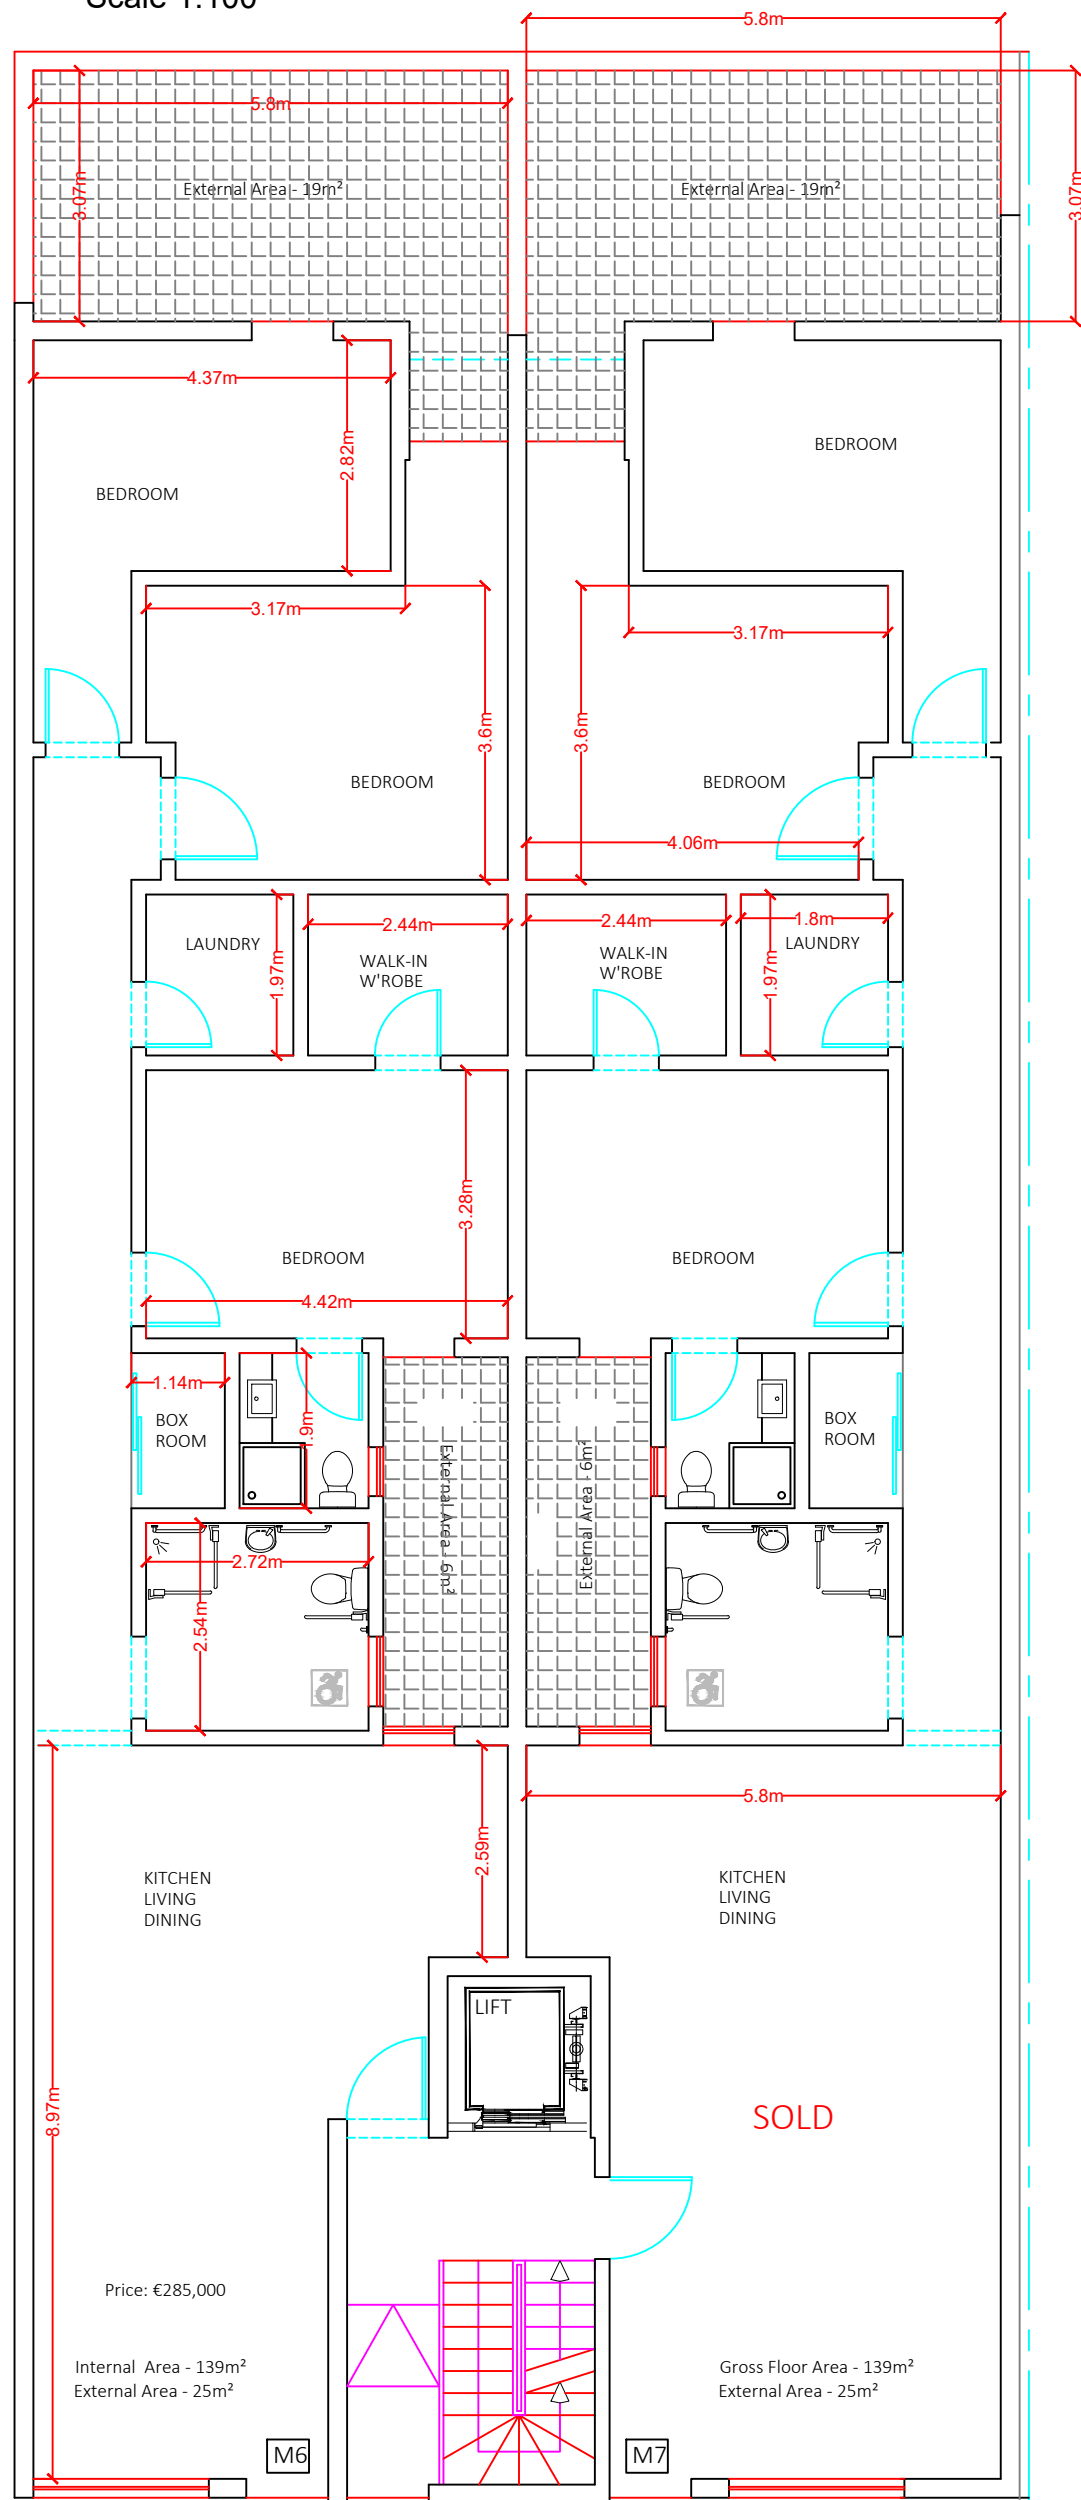

Scale 1:100

SOLD

Price: €285,000

Internal Area - 139m<sup>2</sup>  
External Area - 25m<sup>2</sup>

Gross Floor Area - 139m<sup>2</sup>  
External Area - 25m<sup>2</sup>

PROPOSED LEVEL 0  
SCALE 1:100

Scale 1:100

PROPOSED LEVEL 1

SCALE 1:100

Scale 1:100

PROPOSED LEVEL 2  
SCALE 1:100

Scale 1:100

PROPOSED LEVEL 3  
SCALE 1:100

Scale 1:100

PROPOSED LEVEL 4

SCALE 1:100

Scale 1:100

SOLD

ON HOLD Damien

Internal Area - 140m<sup>2</sup>  
External Area - 19m<sup>2</sup>

Price: €295,000  
Internal Area - 140m<sup>2</sup>  
External Area - 19m<sup>2</sup>

PROPOSED LEVEL 5  
SCALE 1:100

Scale 1:100

Price: €315,000

Internal Area - 115m<sup>2</sup>  
External Area - 35m<sup>2</sup>

Price: €315,000

Internal Area - 115m<sup>2</sup>  
External Area - 35m<sup>2</sup>

**PROPOSED LEVEL 6**  
SCALE 1:100