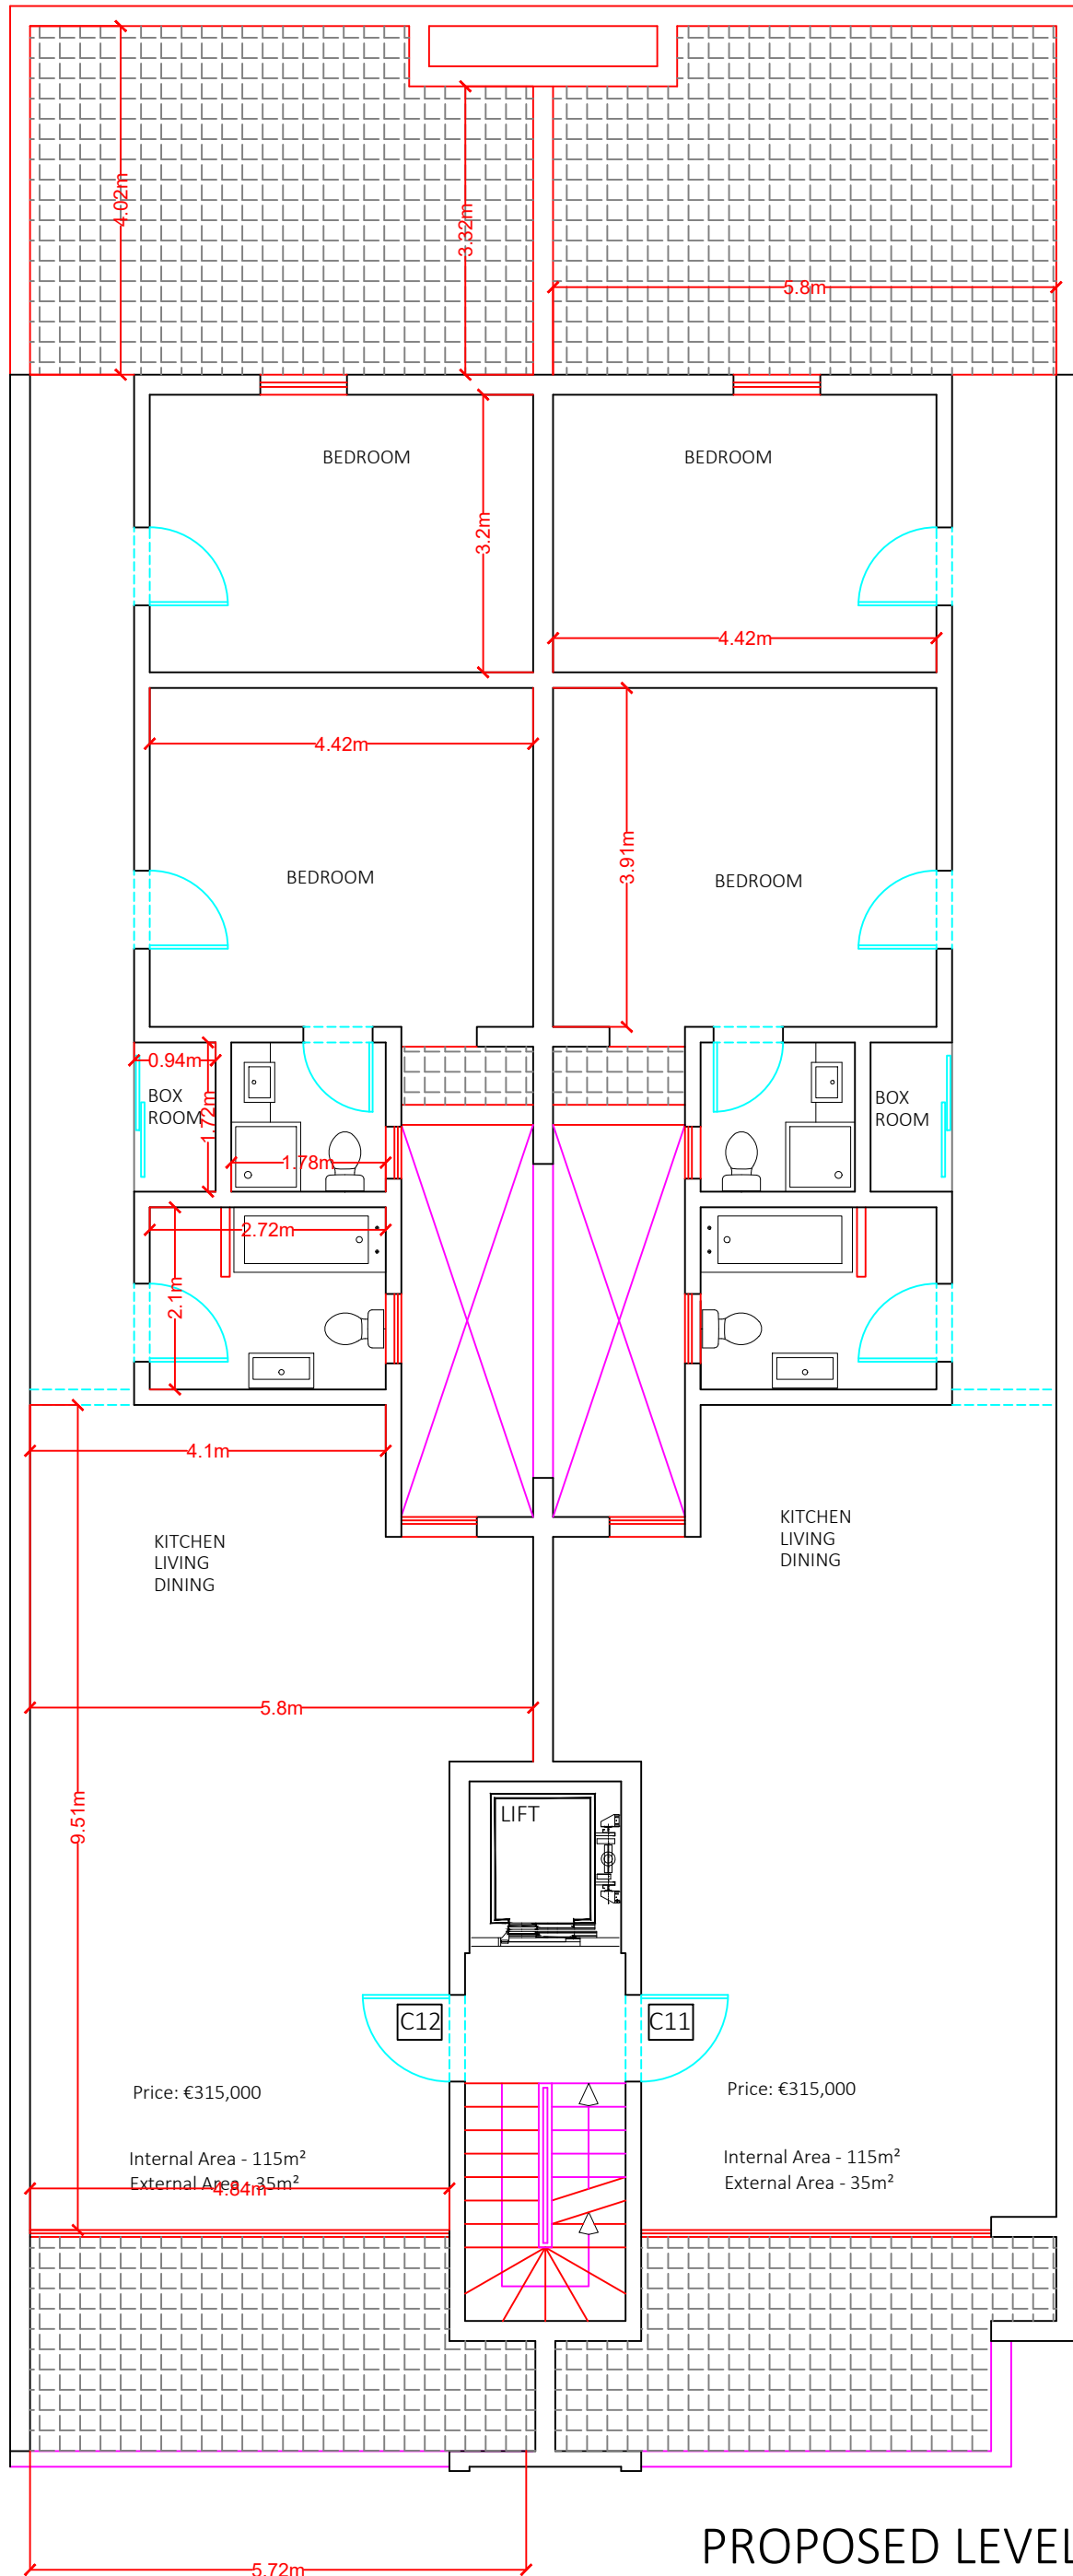

Scale 1:100

SOLD

Price: €285,000

Internal Area - 139m<sup>2</sup>  
External Area - 25m<sup>2</sup>

Gross Floor Area - 139m<sup>2</sup>  
External Area - 25m<sup>2</sup>

PROPOSED LEVEL 0  
SCALE 1:100

Scale 1:100

PROPOSED LEVEL 1

SCALE 1:100

Scale 1:100

PROPOSED LEVEL 2  
SCALE 1:100

Scale 1:100

PROPOSED LEVEL 3  
SCALE 1:100

Scale 1:100

PROPOSED LEVEL 4

SCALE 1:100

Scale 1:100

SOLD

ON HOLD Damien

Internal Area - 140m<sup>2</sup>  
External Area - 19m<sup>2</sup>

Price: €295,000  
Internal Area - 140m<sup>2</sup>  
External Area - 19m<sup>2</sup>

PROPOSED LEVEL 5  
SCALE 1:100

Scale 1:100

Price: €315,000

Internal Area - 115m<sup>2</sup>  
External Area - 35m<sup>2</sup>

Price: €315,000

Internal Area - 115m<sup>2</sup>  
External Area - 35m<sup>2</sup>

**PROPOSED LEVEL 6**  
SCALE 1:100