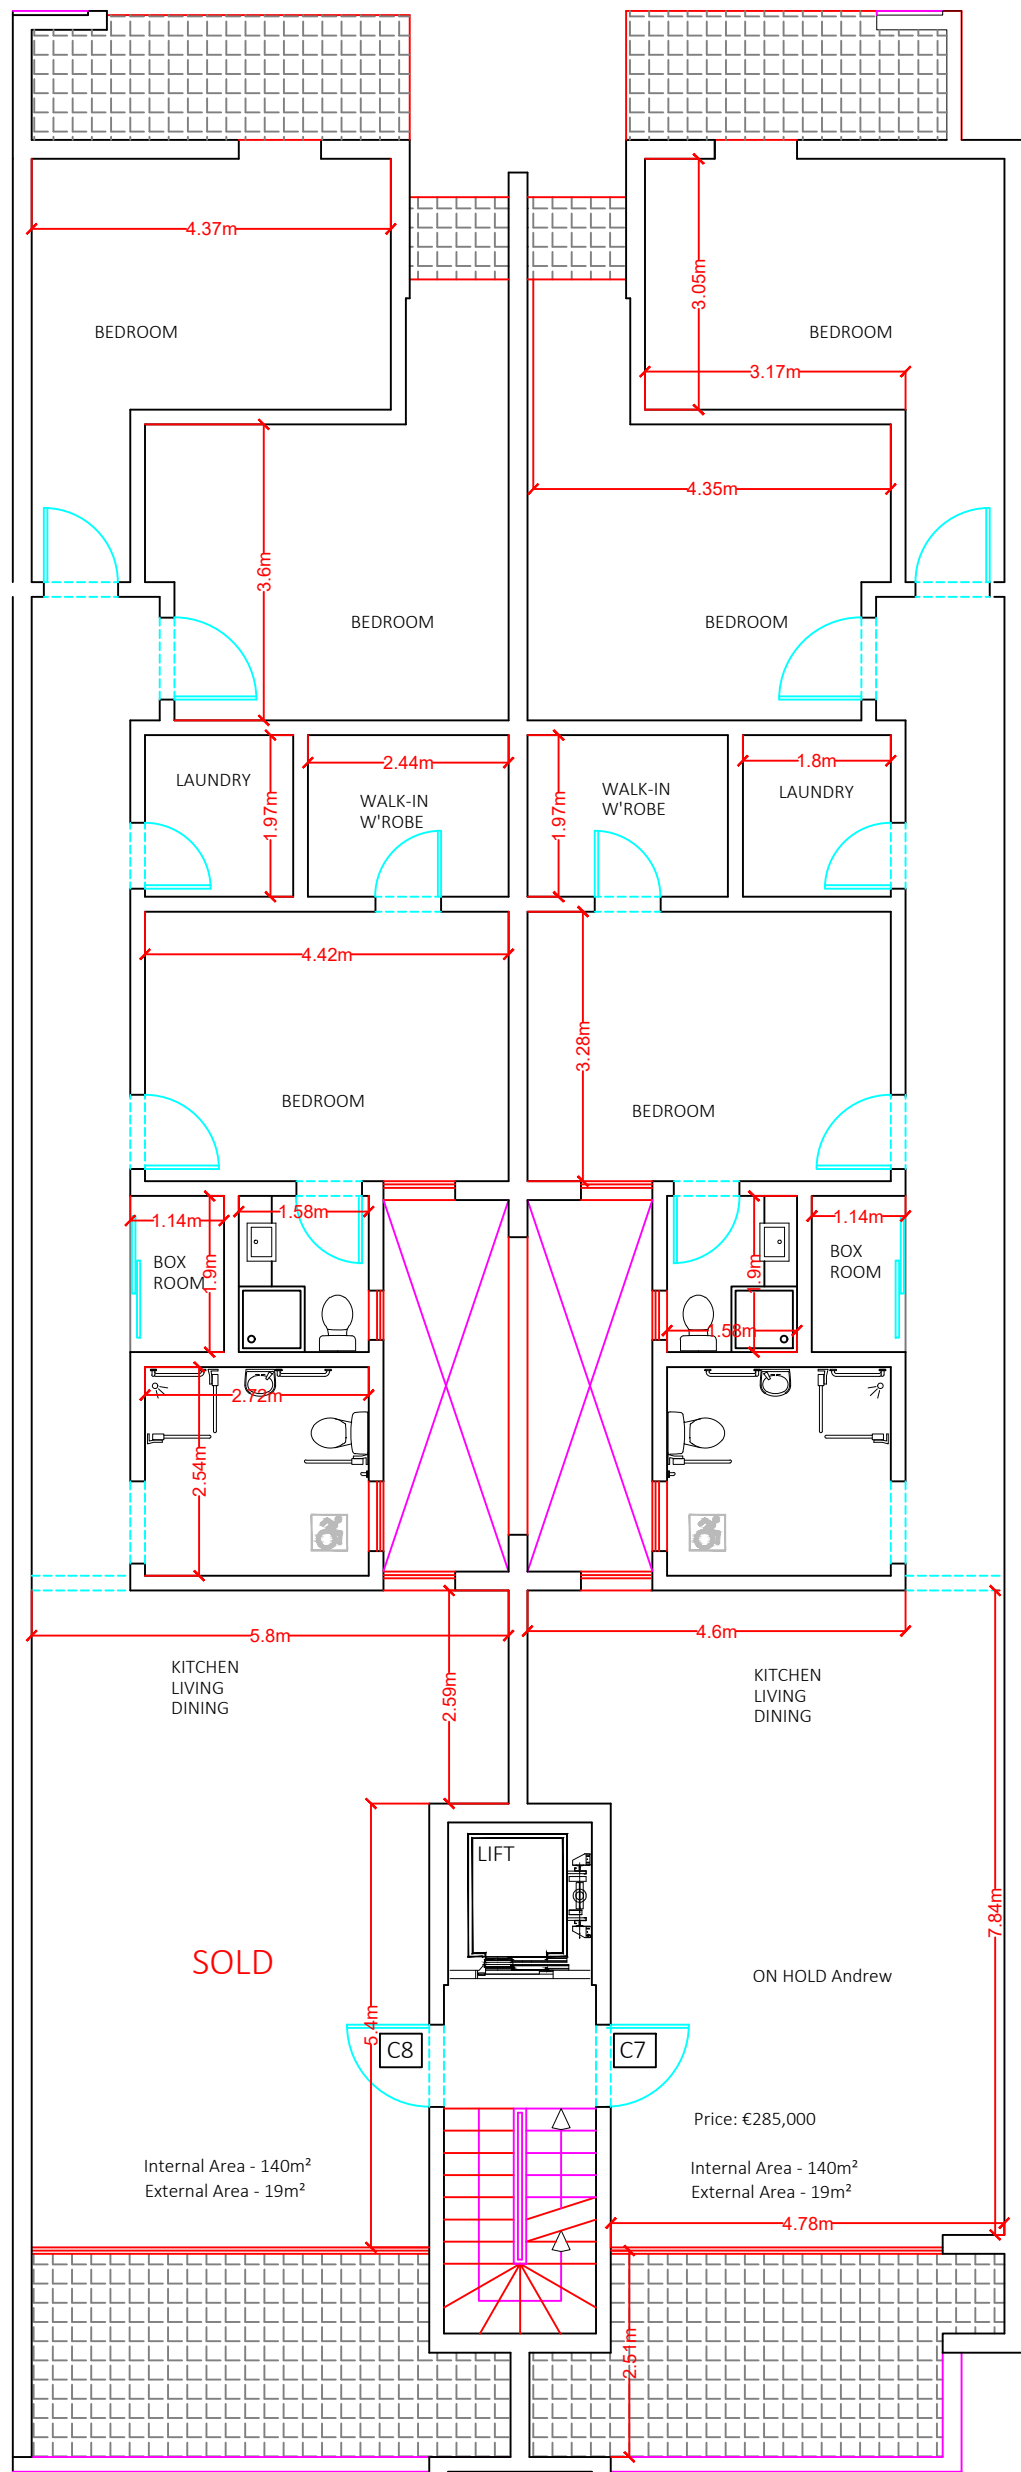

Scale 1:100

SOLD

Price: €285,000

Internal Area - 139m<sup>2</sup>  
External Area - 25m<sup>2</sup>

Gross Floor Area - 139m<sup>2</sup>  
External Area - 25m<sup>2</sup>

PROPOSED LEVEL 0  
SCALE 1:100

Scale 1:100

PROPOSED LEVEL 1

SCALE 1:100

Scale 1:100

PROPOSED LEVEL 2  
SCALE 1:100

Scale 1:100

PROPOSED LEVEL 3  
SCALE 1:100

Scale 1:100

PROPOSED LEVEL 4

SCALE 1:100

Scale 1:100

SOLD

ON HOLD Damien

Internal Area - 140m<sup>2</sup>  
External Area - 19m<sup>2</sup>

Price: €295,000  
Internal Area - 140m<sup>2</sup>  
External Area - 19m<sup>2</sup>

PROPOSED LEVEL 5  
SCALE 1:100

Scale 1:100

Price: €315,000

Internal Area - 115m<sup>2</sup>  
External Area - 35m<sup>2</sup>

Price: €315,000

Internal Area - 115m<sup>2</sup>  
External Area - 35m<sup>2</sup>

**PROPOSED LEVEL 6**  
SCALE 1:100