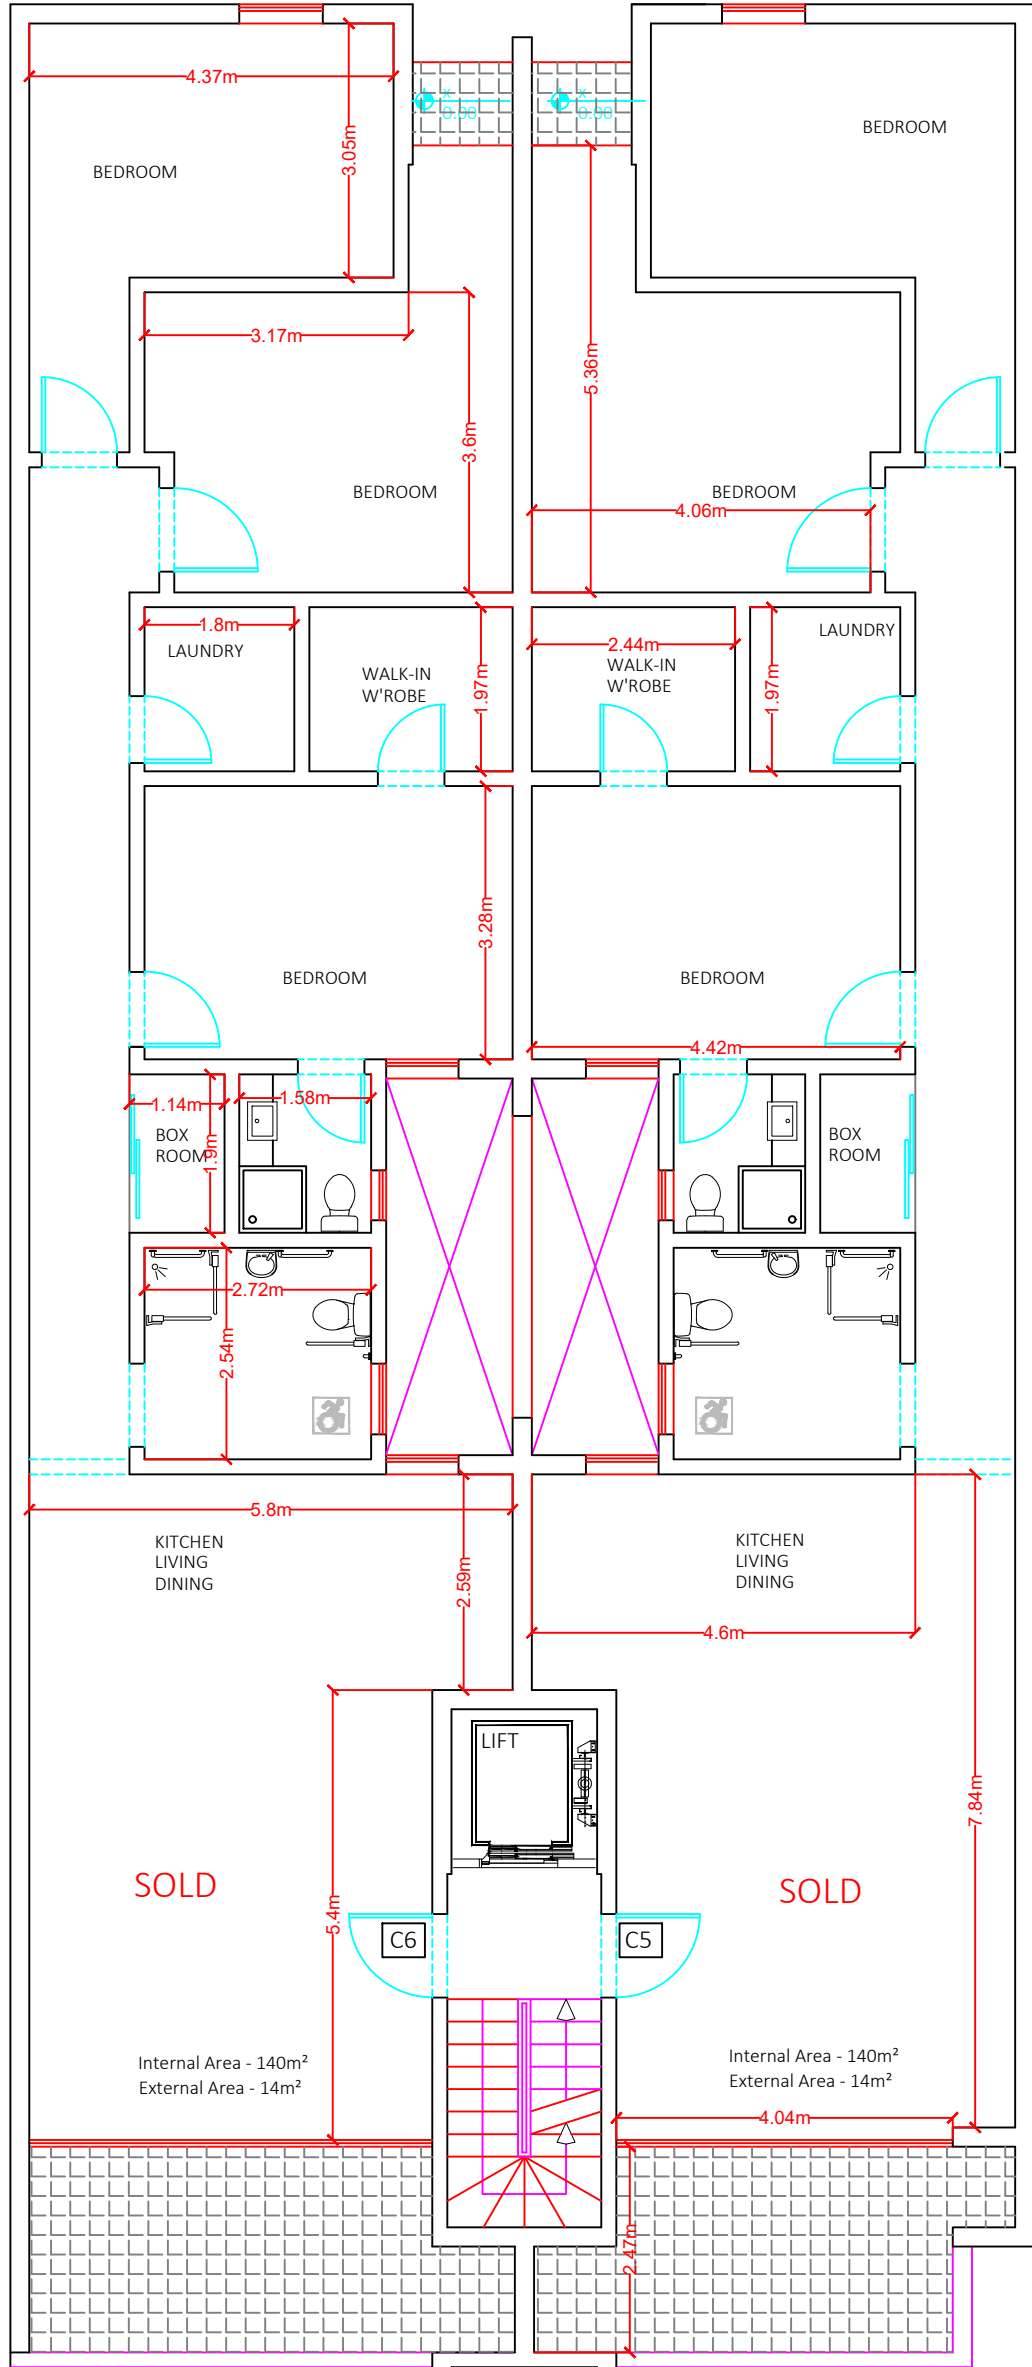

Scale 1:100

SOLD

Price: €285,000

Internal Area - 139m<sup>2</sup>  
External Area - 25m<sup>2</sup>

Gross Floor Area - 139m<sup>2</sup>  
External Area - 25m<sup>2</sup>

PROPOSED LEVEL 0  
SCALE 1:100

Scale 1:100

PROPOSED LEVEL 1

SCALE 1:100

Scale 1:100

PROPOSED LEVEL 2  
SCALE 1:100

Scale 1:100

PROPOSED LEVEL 3  
SCALE 1:100

Scale 1:100

PROPOSED LEVEL 4

SCALE 1:100

Scale 1:100

SOLD

ON HOLD Damien

Internal Area - 140m<sup>2</sup>  
External Area - 19m<sup>2</sup>

Price: €295,000  
Internal Area - 140m<sup>2</sup>  
External Area - 19m<sup>2</sup>

PROPOSED LEVEL 5  
SCALE 1:100

Scale 1:100

Price: €315,000

Internal Area - 115m<sup>2</sup>  
External Area - 35m<sup>2</sup>

Price: €315,000

Internal Area - 115m<sup>2</sup>  
External Area - 35m<sup>2</sup>

**PROPOSED LEVEL 6**  
SCALE 1:100