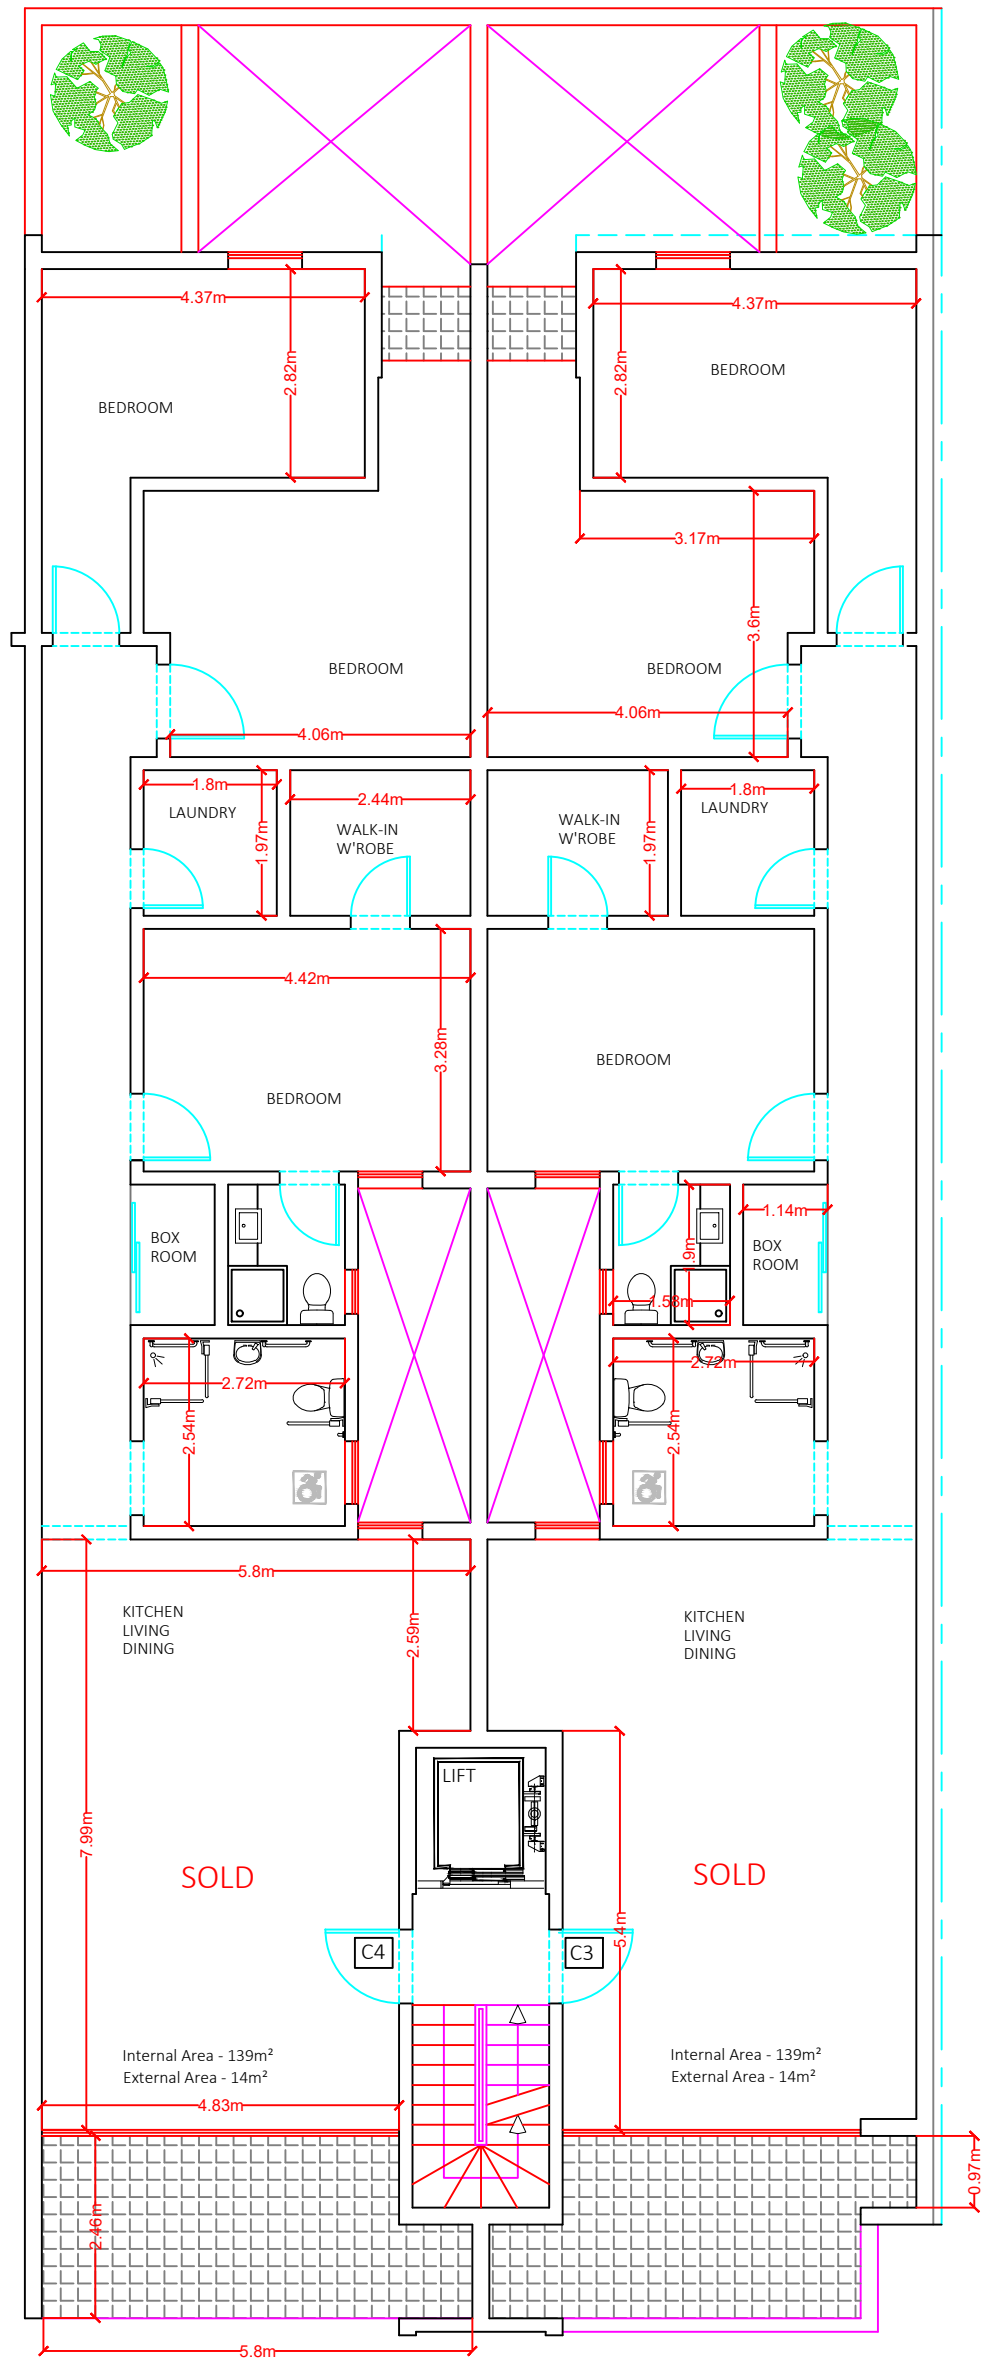

Scale 1:100

SOLD

Price: €285,000

Internal Area - 139m<sup>2</sup>  
External Area - 25m<sup>2</sup>

Gross Floor Area - 139m<sup>2</sup>  
External Area - 25m<sup>2</sup>

PROPOSED LEVEL 0  
SCALE 1:100

Scale 1:100

PROPOSED LEVEL 1

SCALE 1:100

Scale 1:100

PROPOSED LEVEL 2  
SCALE 1:100

Scale 1:100

PROPOSED LEVEL 3  
SCALE 1:100

Scale 1:100

PROPOSED LEVEL 4

SCALE 1:100

Scale 1:100

SOLD

ON HOLD Damien

Internal Area - 140m<sup>2</sup>  
External Area - 19m<sup>2</sup>

Price: €295,000  
Internal Area - 140m<sup>2</sup>  
External Area - 19m<sup>2</sup>

PROPOSED LEVEL 5  
SCALE 1:100

Scale 1:100

Price: €315,000

Internal Area - 115m<sup>2</sup>  
External Area - 35m<sup>2</sup>

Price: €315,000

Internal Area - 115m<sup>2</sup>  
External Area - 35m<sup>2</sup>

**PROPOSED LEVEL 6**  
SCALE 1:100